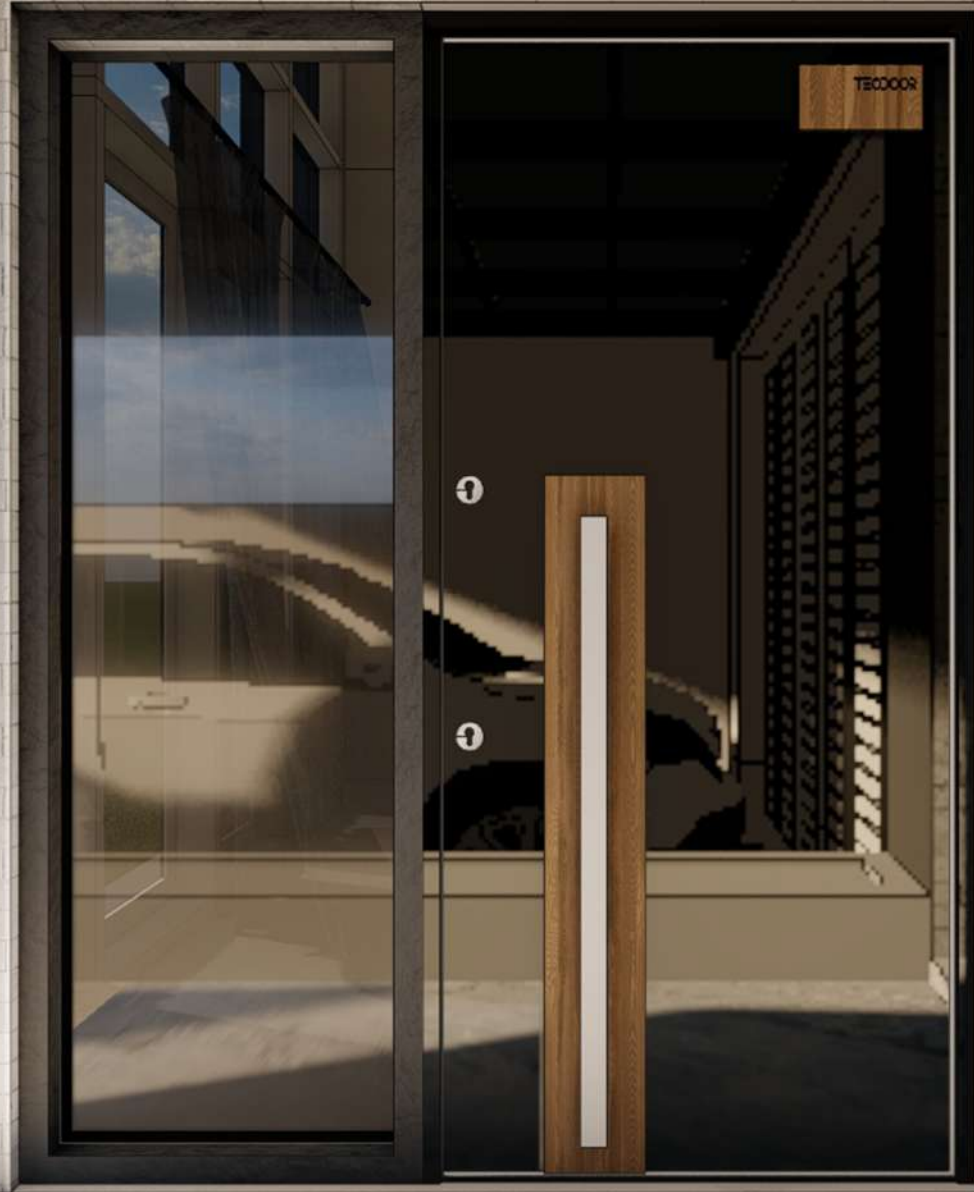

TEODOOR

Model: Side
Glass Surface Door

You can design your own door by choosing interior and exterior surface of model.
İç yüzey ve dış yüzey modellerini seçerek kendi kapınızı tasarlayabilirsiniz.