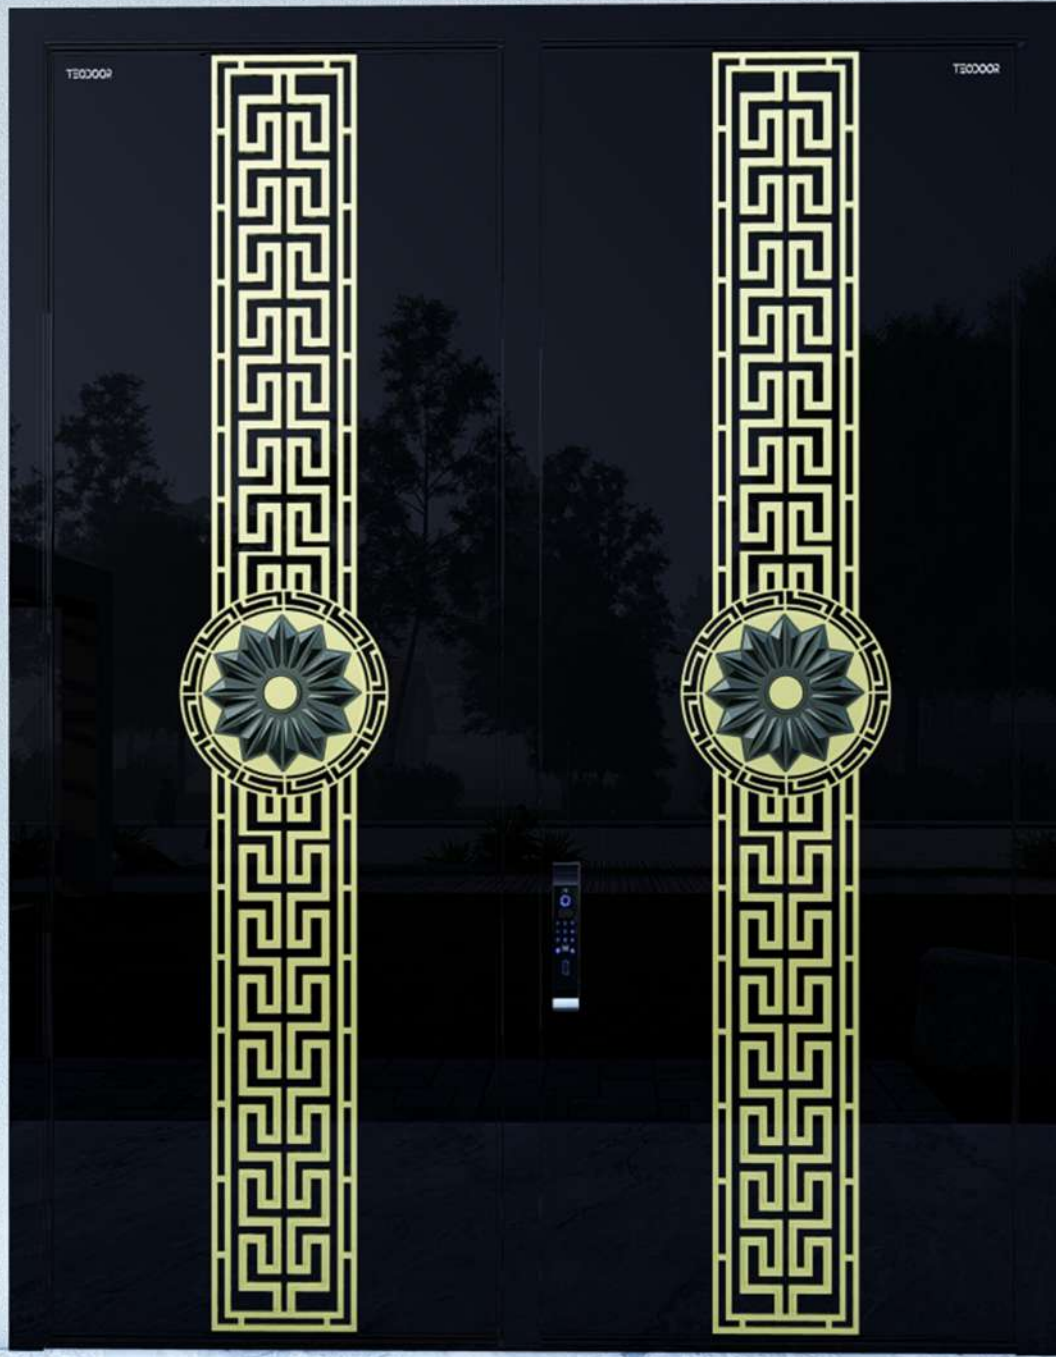

TEODOOR

Model: Dolmabahçe
Glass Surface Door

SOUND-PROOF

WIND-PROOF

SUN-PROOF

WATERPROOF

HIGH SECURITY

BULLET-PROOF (OPTIONAL)