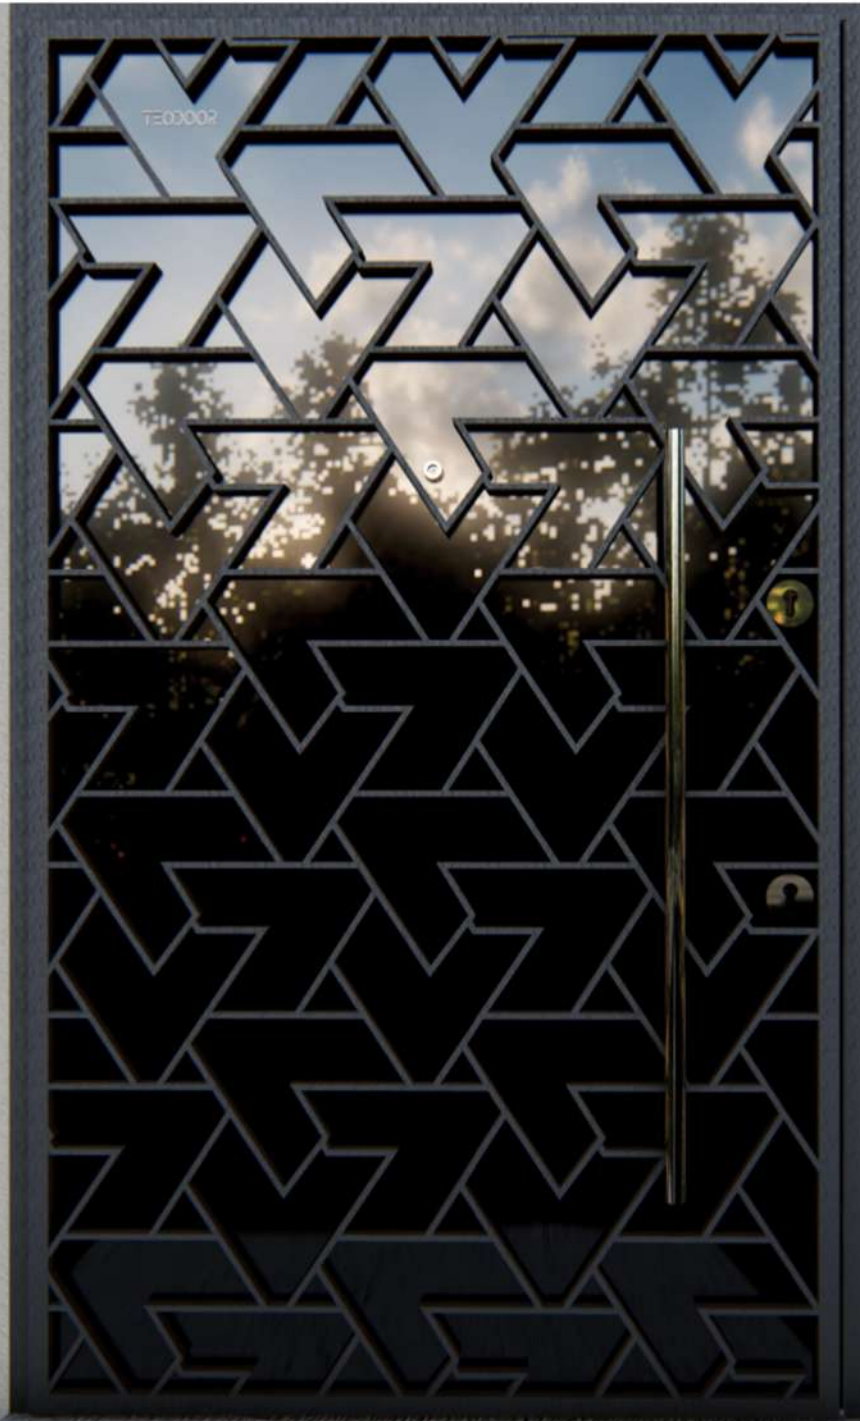

TEODOOR

Model: Nemrut
Glass Surface Door

You can design your own door by choosing interior and exterior surface of model.
İç yüzey ve dış yüzey modellerini seçerek kendi kapınızı tasarlayabilirsiniz.

SOUND-PROOF

WIND-PROOF

SUN-PROOF

WATERPROOF

HIGH SECURITY

BULLET-PROOF (OPTIONAL)

info@teodoor.com.tr
www.teodoor.com.tr