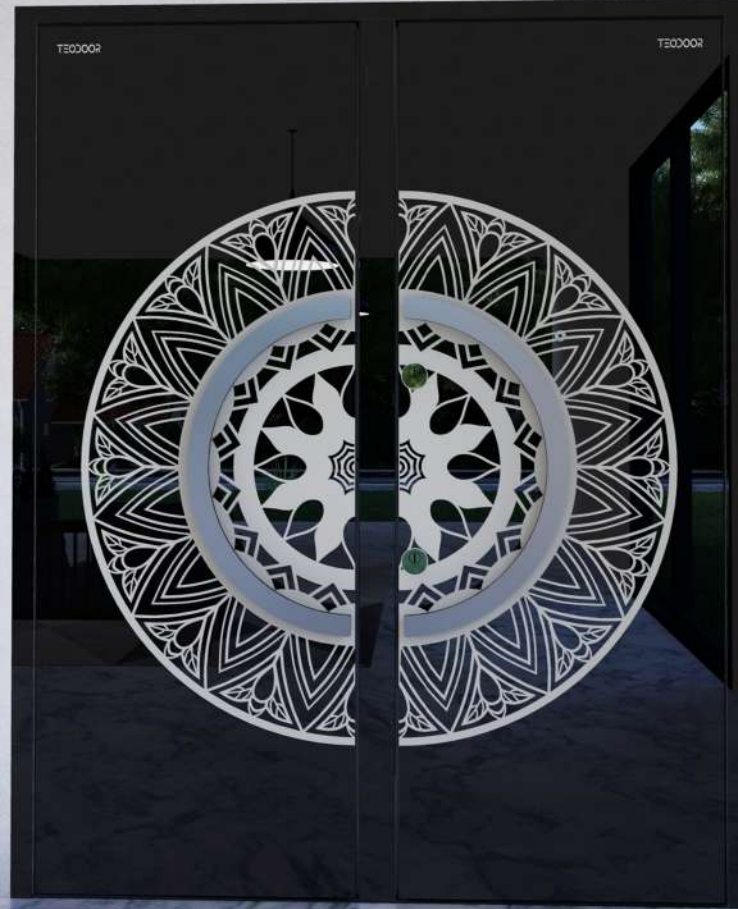

TEODOOR

Model: Topkapı
Glass Surface Door

You can design your own door by choosing interior and exterior surface of model.
İç yüzey ve dış yüzey modellerini seçerek kendi kapınızı tasarlayabilirsiniz.

SOUND-PROOF

WIND-PROOF

SUN-PROOF

WATERPROOF

HIGH SECURITY

BULLET-PROOF (OPTIONAL)

info@teodoor.com.tr
www.teodoor.com.tr