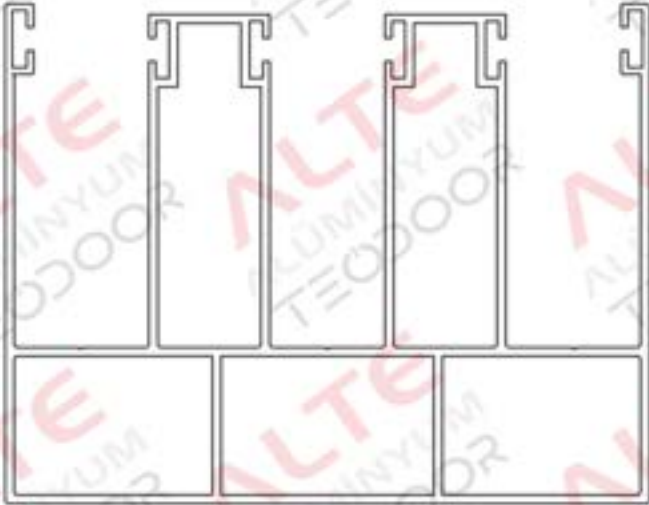

DÜZ GİYOTİN SİSTEMİ/ FLAT GUILLOTINE SYSTEM

Tek Cam Kılıp

KF - 2203 883 gr/m

Tek Cam Alt Kasa

KF - 2204 1065 gr/m

Tek Cam Baza

KF - 2205 422 gr/m

Tek Cam Yan Kasa