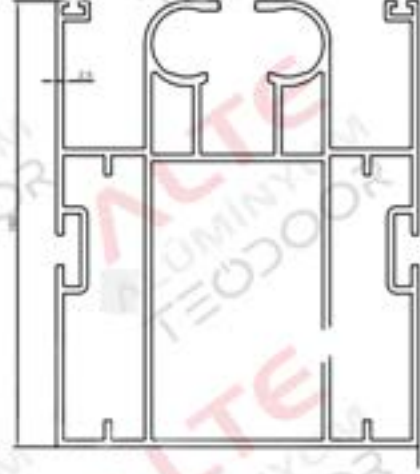

ALÜMİNYUM PERGOLA-BİYOKLİMATİK VE ROLLİNG ROOF/
ALUMINUM PERGOLA-BIOCLIMATIC AND ROLLING ROOF

2337

2338

2342

2341

2342

5312

2340

ANKARA MERKEZ ŞUBE TELEFON/ANKARA CENTRAL
BRANCH TEL: 009 0312 394 68 37-47
KAYSERİ ŞUBE TELEFON/KAYSERİ BRANCH TEL:
009 0312 394 68 37-47

ALTE
ALÜMİNYUM
TEODOOR

MERKEZ ŞUBE ADRES: İVEDİK O.S.B 1468 CADDE
NO:146 YENİMAHALLE/ANKARA
KAYSERİ ŞUBE ADRES: AMBAR MAH. OSMAN
KAVUNCU SAN.SİT. 26.CAD AĞAÇ İŞLERİ NO:14
MELİKGAZİ/ KAYSERİ

www.altealuminum.com-info@altealuminum.com-altealuminum@gmail.com
www.teodoor.com.tr-info@teodoor.com.tr-sales@teodoor.com.tr