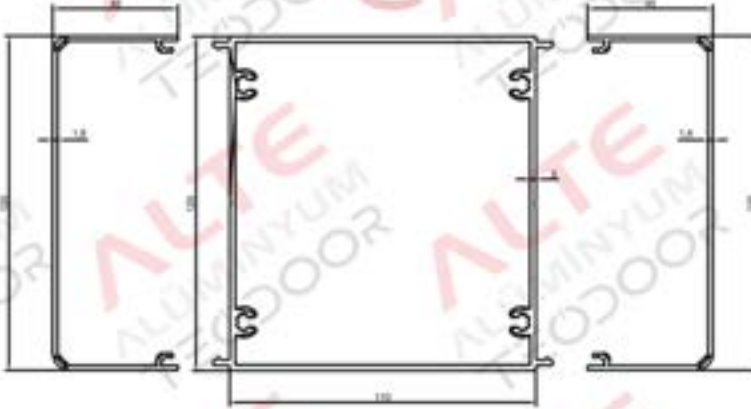

2342

2341

2342