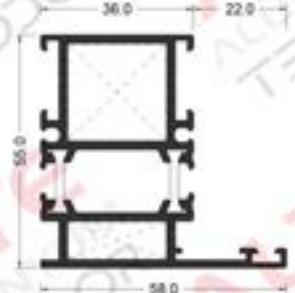

YALITIMLI SERİ/INSULATED SERIES

KASA PROFİLİ/FRAME PROFILE

Ağırlık/ Weight:
1,224 kg/m

Ağırlık/ Weight:
1,310 kg/m

Ağırlık/ Weight:
1,397 kg/m

Ağırlık/ Weight:
1,744 kg/m

Ağırlık/ Weight:
1,641 kg/m

KANAT PROFİLİ/LEAF PROFILE