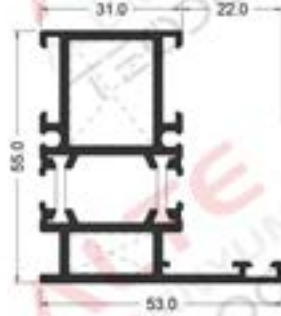

YALITIMLI SERİ/INSULATED SERIES

KASA PROFİLİ/FRAME PROFILE

Ağırlık/ Weight:
1,224 kg/m

Ağırlık/ Weight:
1,310 kg/m

Ağırlık/ Weight:
1,397 kg/m

Ağırlık/ Weight:
1,744 kg/m

Ağırlık/ Weight:
1,641 kg/m

KANAT PROFİLİ/LEAF PROFILE