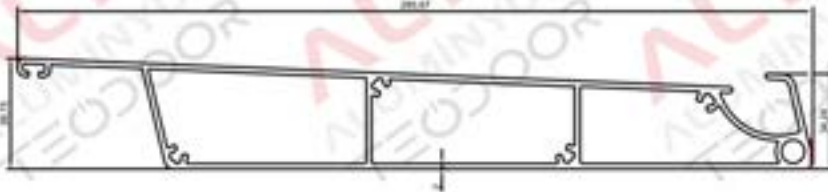

ALÜMİNYUM PERGOLA-BİYOKLİMATİK VE ROLLİNG ROOF/
ALUMINUM PERGOLA-BIOCLIMATIC AND ROLLING ROOF

2337

2338

2342

2341

2342

5312

2340

ANKARA MERKEZ ŞUBE TELEFON/ANKARA CENTRAL
BRANCH TEL: 009 0312 394 68 37-47
KAYSERİ ŞUBE TELEFON/KAYSERİ BRANCH TEL:
009 0312 394 68 37-47

ALTE
ALÜMİNYUM
TEODOOR

MERKEZ ŞUBE ADRES: İVEDİK O.S.B 1468 CADDE
NO:146 YENİMAHALLE/ANKARA
KAYSERİ ŞUBE ADRES: AMBAR MAH. OSMAN
KAVUNCU SAN.SİT. 26.CAD AĞAÇ İŞLERİ NO:14
MELİKGAZİ/ KAYSERİ

www.altealuminum.com-info@altealuminum.com-altealuminum@gmail.com
www.teodoor.com.tr-info@teodoor.com.tr-sales@teodoor.com.tr