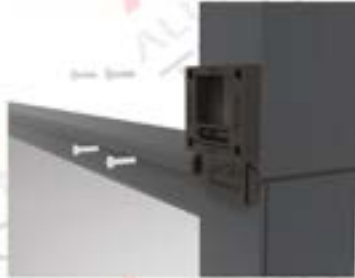

ANKARA MERKEZ ŞUBE TELEFON/ANKARA CENTRAL
BRANCH TEL: 009 0312 394 68 37-47
KAYSERİ ŞUBE TELEFON/KAYSERİ BRANCH TEL:
009 0312 394 68 37-47

ALTE
ALÜMİNYUM
TEODOOR

MERKEZ ŞUBE ADRES: İVEDİK O.S.B 1468 CADDE
NO:146 YENİMAHALLE/ANKARA
KAYSERİ ŞUBE ADRES: AMBAR MAH. OSMAN
KAVUNCU SAN.SİT. 26.CAD AĞAÇ İŞLERİ NO:14
MELİKGAZİ/ KAYSERİ

www.altealuminum.com-info@altealuminum.com-altealuminum@gmail.com
www.teodoor.com.tr-info@teodoor.com.tr-sales@teodoor.com.tr