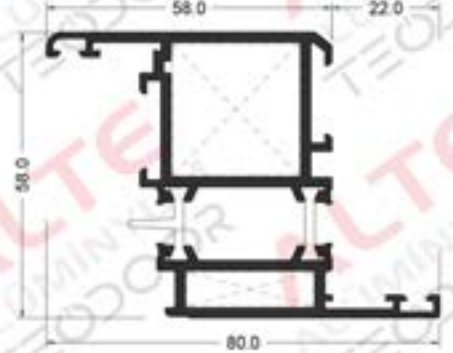

Ağırlık/ Weight: 1,572 kg/m

Ağırlık/ Weight:
1,919 kg/m