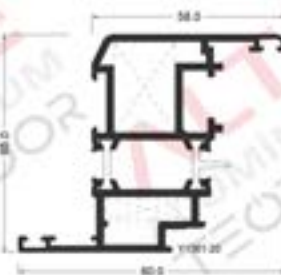

Ağırlık/ Weight:
1,669 kg/m

ANKARA MERKEZ ŞUBE TELEFON/ ANKARA CENTRAL
BRANCH TEL: 009 0312 394 68 37-47
KAYSERİ ŞUBE TELEFON/KAYSERİ BRANCH TEL:
009 0312 394 68 37-47

ALTE
ALÜMİNYUM
TEODOOR

MERKEZ ŞUBE ADRES: İVEDİK O.S.B 1468 CADDE
NO:146 YENİMAHALLE/ANKARA
KAYSERİ ŞUBE ADRES: AMBAR MAH. OSMAN
KAVUNCU SAN.SİT. 26.CAD AĞAÇ İŞLERİ NO:14
MELİKGAZİ/ KAYSERİ

www.altealuminum.com-info@altealuminum.com-altealuminum@gmail.com
www.teodoor.com.tr-info@teodoor.com.tr-sales@teodoor.com.tr