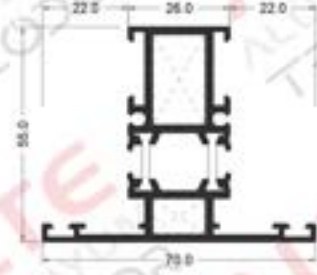

ORTA KAYIT PROFİLİ/MIDDLE REGISTRATION PROFILE

Ağırlık/ Weight:
1,197 kg/m