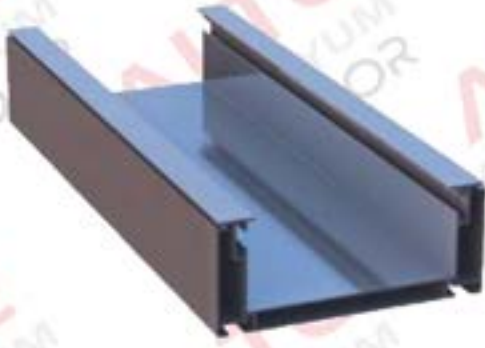

PROFILE NO: 2337
AĞIRLIK/WEIGHT: kg/m: 4,560
SIZE: 205X85X2 mm

PROFILE NO: 2338
AĞIRLIK/WEIGHT: kg/m: 1,730
SIZE: 29X185X1,6 mm

PROFILE NO: 2393
AĞIRLIK/WEIGHT: kg/m: 7,770
SIZE: 130X160X2,5 mm

PROFILE NO: 2340
AĞIRLIK/WEIGHT: kg/m: 3,879
SIZE: 40X286X2 mm