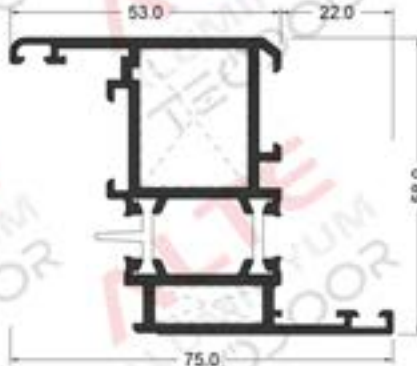

Ağırlık/ Weight: 1,485 kg/m