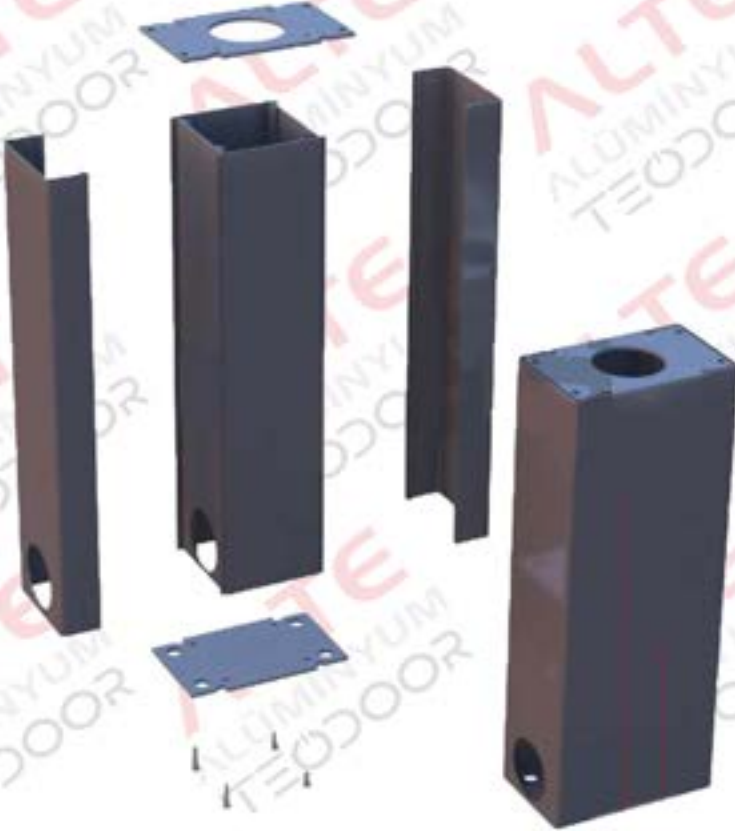

ANKARA MERKEZ ŞUBE TELEFON/ANKARA CENTRAL
BRANCH TEL: 009 0312 394 68 37-47
KAYSERİ ŞUBE TELEFON/KAYSERİ BRANCH TEL:
009 0312 394 68 37-47

ALTE
ALÜMİNYUM
TEODOOR

MERKEZ ŞUBE ADRES: İVEDİK O.S.B 1468 CADDE
NO:146 YENİMAHALLE/ANKARA
KAYSERİ ŞUBE ADRES: AMBAR MAH. OSMAN
KAVUNCU SAN.SİT. 26.CAD AĞAÇ İŞLERİ NO:14
MELİKGAZI/ KAYSERİ

www.altealuminyum.com-info@altealuminyum.com-altealuminyum@gmail.com
www.teodoor.com.tr-info@teodoor.com.tr-sales@teodoor.com.tr