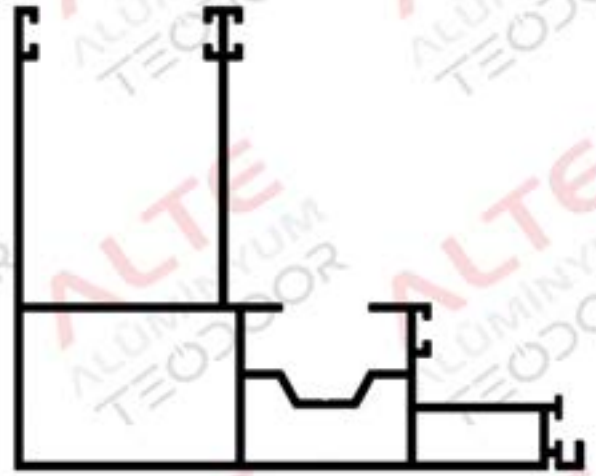

TEMİZLENEBİLİR KUMANDALI GİYOTİN CAM SİSTEMİ PROFİLİ/
CLEANING CONTROLLED GUILLOTINE GLASS SYSTEM PROFILE

Ağırlık/ Weight:
2,189 kg/m

Ağırlık/ Weight:
1,652 kg/m

Ağırlık/ Weight:
0,431 kg/m

Ağırlık/ Weight:
0,731 kg/m