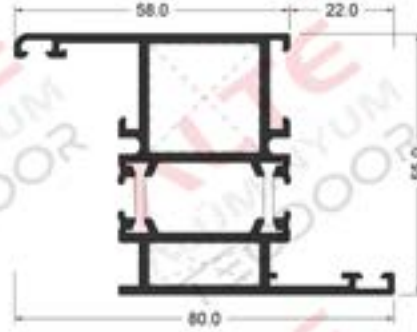

YALITIMLI SERİ/INSULATED SERIES

KASA PROFİLİ/FRAME PROFILE

Ağırlık/ Weight:
1,224 kg/m

Ağırlık/ Weight:
1,310 kg/m

Ağırlık/ Weight:
1,397 kg/m

Ağırlık/ Weight:
1,744 kg/m

Ağırlık/ Weight:
1,641 kg/m

KANAT PROFİLİ/LEAF PROFILE