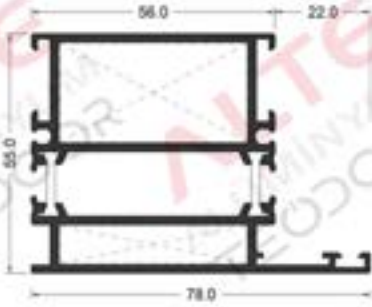

YALITIMLI SERİ/INSULATED SERIES

KASA PROFİLİ/FRAME PROFILE

Ağırlık/ Weight:
1,224 kg/m

Ağırlık/ Weight:
1,310 kg/m

Ağırlık/ Weight:
1,397 kg/m

Ağırlık/ Weight:
1,744 kg/m

Ağırlık/ Weight:
1,641 kg/m

KANAT PROFİLİ/LEAF PROFILE