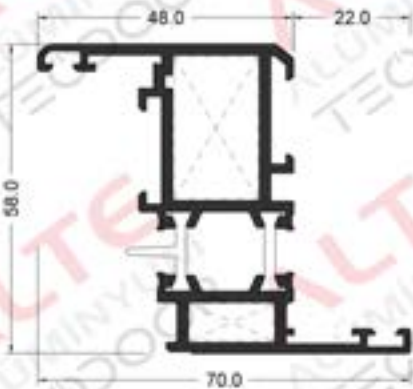

YALITIMLI SERİ/INSULATED SERIES

KASA PROFİLİ/FRAME PROFILE

Ağırlık/ Weight:
1,224 kg/m

Ağırlık/ Weight:
1,310 kg/m

Ağırlık/ Weight:
1,397 kg/m

Ağırlık/ Weight:
1,744 kg/m

Ağırlık/ Weight:
1,641 kg/m

KANAT PROFİLİ/LEAF PROFILE