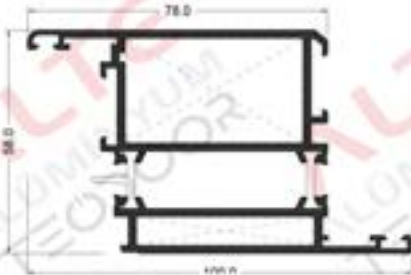

Ağırlık/ Weight:
1,669 kg/m

ANKARA MERKEZ ŞUBE TELEFON/ ANKARA CENTRAL
BRANCH TEL: 009 0312 394 68 37-47
KAYSERİ ŞUBE TELEFON/KAYSERİ BRANCH TEL:
009 0312 394 68 37-47

ALTE
ALÜMİNYUM
TEODOOR

MERKEZ ŞUBE ADRES: İVEDİK O.S.B 1468 CADDE
NO:146 YENİMAHALLE/ANKARA
KAYSERİ ŞUBE ADRES: AMBAR MAH. OSMAN
KAVUNCU SAN.SİT. 26.CAD AĞAÇ İŞLERİ NO:14
MELİKGAZİ/ KAYSERİ

www.altealuminum.com-info@altealuminum.com-altealuminum@gmail.com
www.teodoor.com.tr-info@teodoor.com.tr-sales@teodoor.com.tr