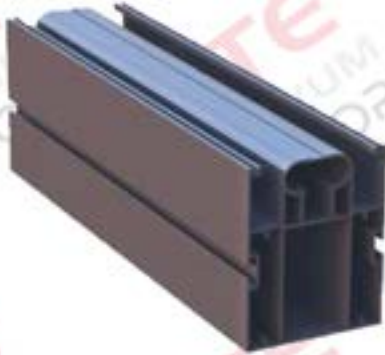

PROFILE NO: 2337
AĞIRLIK/WEIGHT: kg/m: 4,560
SIZE: 205X85X2 mm

PROFILE NO: 2338
AĞIRLIK/WEIGHT: kg/m: 1,730
SIZE: 29X185X1,6 mm

PROFILE NO: 2393
AĞIRLIK/WEIGHT: kg/m: 7,770
SIZE: 130X160X2,5 mm

PROFILE NO: 2340
AĞIRLIK/WEIGHT: kg/m: 3,879
SIZE: 40X286X2 mm