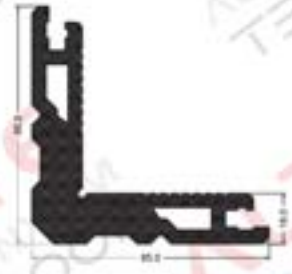

Ağırlık/ Weight:
5,474 kg/m