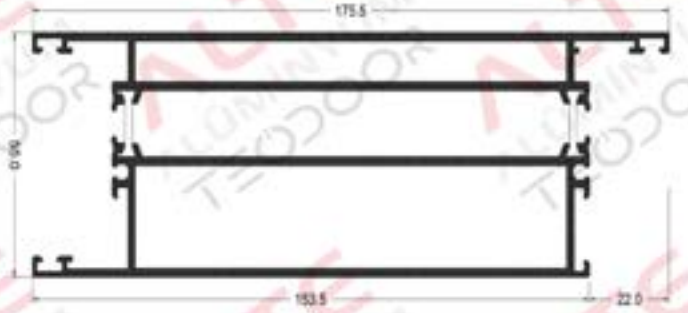

ETEK PROFİLİ/SKIRT PROFILE

Ağırlık/ Weight:
2,229 kg/m

Ağırlık/ Weight:
3,168 kg/m

ANKARA MERKEZ ŞUBE TELEFON/ ANKARA CENTRAL
BRANCH TEL: 009 0312 394 68 37-47
KAYSERİ ŞUBE TELEFON/KAYSERİ BRANCH TEL:
009 0312 394 68 37-47