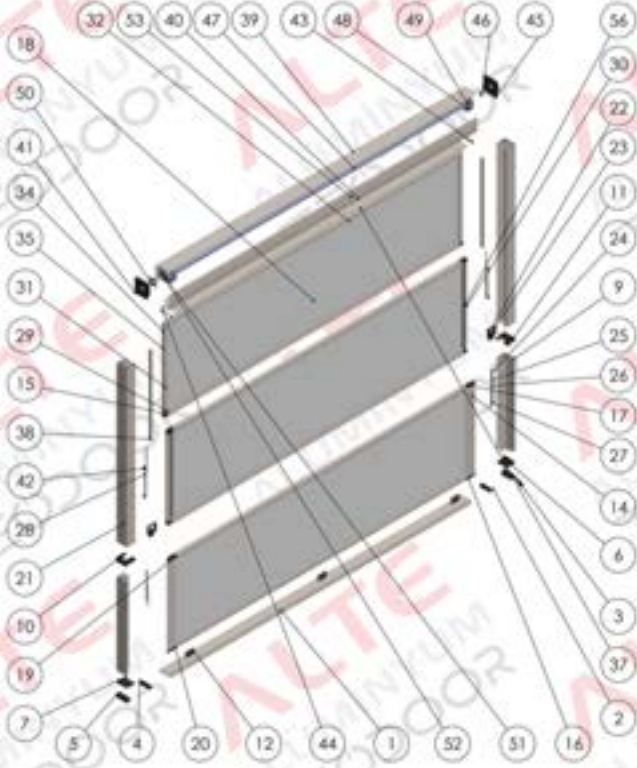

MOTOR ŞASE PROFİLLERİ / ENGINE CHASSIS PROFILES

MONTAJ RESMİ / INSTALLATION PICTURE

ÖĞE NO.	PARÇA NUMARASI	TANIM
1	TG-101	ALT KASA
2	KG-004_P1	ALT KASA SÜZÜLMÜZLÜK CONTASI SAĞ
3	KG-004_P1	ALT KASA YAN ALT KASA BİRLEŞTİRME PLASTİĞİ SAĞ
4	KG-006_P2	ALT SÜZÜLMÜZLÜK CONTASI SOL
5	KG-004_P2	ALT KASA YAN ALT KASA BİRLEŞTİRME PLASTİĞİ SOL
6	KG-008_P1	YAN ALT KASA SÜZÜLMÜZLÜK CONTASI SAĞ
7	KG-008_P2	YAN ALT KASA SÜZÜLMÜZLÜK CONTASI SOL
9	TG-103	YAN ALT KASA
10	KG-015-P1_P2	GİOPLUS YAN KASA BİRLEŞTİRME PLASTİĞİ SOL
11	KG-015-P1_P1	GİOPLUS YAN KASA BİRLEŞTİRME PLASTİĞİ SAĞ
12	KG-007	GİOPLUS MENTEŞE
13	TG1-105_P1	SÜNEBLİR BAZA
14	TG1-107	AÇILIR CAM BAZA
15	TG1-106	SÜNEBLİR KENİT
16	KG-010_P1	GİO PLUS AÇILIR CAM BAZA AKSESUARI ALT SAĞ
17	KG-009_P1	GİO PLUS AÇILIR CAM BAZA AKSESUARI ÜST SAĞ
18	Parçası	TEK CAM - Bİ CAM
19	KG-009_P2	GİO PLUS AÇILIR CAM BAZA AKSESUARI ÜST SOL
20	KG-010_P2	GİO PLUS AÇILIR CAM BAZA AKSESUARI ALT SOL
21	TG-104	SÜNEBLİR YAN ÜST KASA
22	KG-005-KB Dış	GİO PLUS KİLİT DİŞ
23	KG-005-KB İÇ	GİO PLUS KİLİT İÇ
24	KG-013-14_P1	GİO PLUS MAKAS KIZAK RAYI
25	KG-013-14_P3	GİO PLUS MAKAS KIZAK
26	KG-013-14_P5	GİO PLUS MAKAS KIZAK KÖŞÜ
27	KG-013-14_P4	GİO PLUS MAKAS KELEBEK BAĞLANTISI
29	KG-018	GİO PLUS BAZA KENET BİRLEŞTİRME APARATI SAĞ - SOL
30	TG1-105_P2	SÜNEBLİR BAZA
34	KG-017	GİO PLUS BAZA BİRLEŞTİRME APARATI (METAL)
35	KD-0072	TRİGER TIRUÇU
37	TG-102	SÜNEBLİR KÜPESİTE PROFİLİ
38	TG-108	SÜNEBLİR KASA KAPAK
39	KF-0001	ANA ŞASE
40	KF-0002	ŞASE KAPAK
41	KF-0053	ŞASE YAN KAPAK (SOL)
43	KG-001_P1	GİO PLUS KÜPESİTE PLASTİĞİ (SAĞ)
44	KG-001_P2	GİO PLUS KÜPESİTE PLASTİĞİ (SOL)
45	KF-0055	ŞASE YAN KAPAK (SAĞ)
47	KF-0056	20 LİT. SİLİNDİR BORU
48	KG-011	GİO PLUS KASNAK
49	KF-0050_P1	BORU BAĞI
50	KF-0052	RULMAN YATAĞI

ÜZERİNDE NUMARALARI BELİRTİLMİŞ PARÇALARIN İSİMLERİNİ YAN SAYFADA BULABİLİRSİNİZ.

ANKARA MERKEZ ŞUBE TELEFON/ ANKARA CENTRAL
BRANCH TEL: 009 0312 394 68 37-47
KAYSERİ ŞUBE TELEFON/KAYSERİ BRANCH TEL:
009 0312 394 68 37-47

ALTE
ALÜMİNYUM
TEODOOR

MERKEZ ŞUBE ADRES: İVEDİK O.S.B 1468 CADDE
NO:146 YENİMAHALLE/ANKARA
KAYSERİ ŞUBE ADRES: AMBAR MAH. OSMAN
KAVUNCU SAN.ŞİT. 26.CAD AĞAÇ İŞLERİ NO:14
MELİKGAZİ/ KAYSERİ

www.altealuminum.com-info@altealuminum.com-altealuminum@gmail.com
www.teodoor.com.tr-info@teodoor.com.tr-sales@teodoor.com.tr